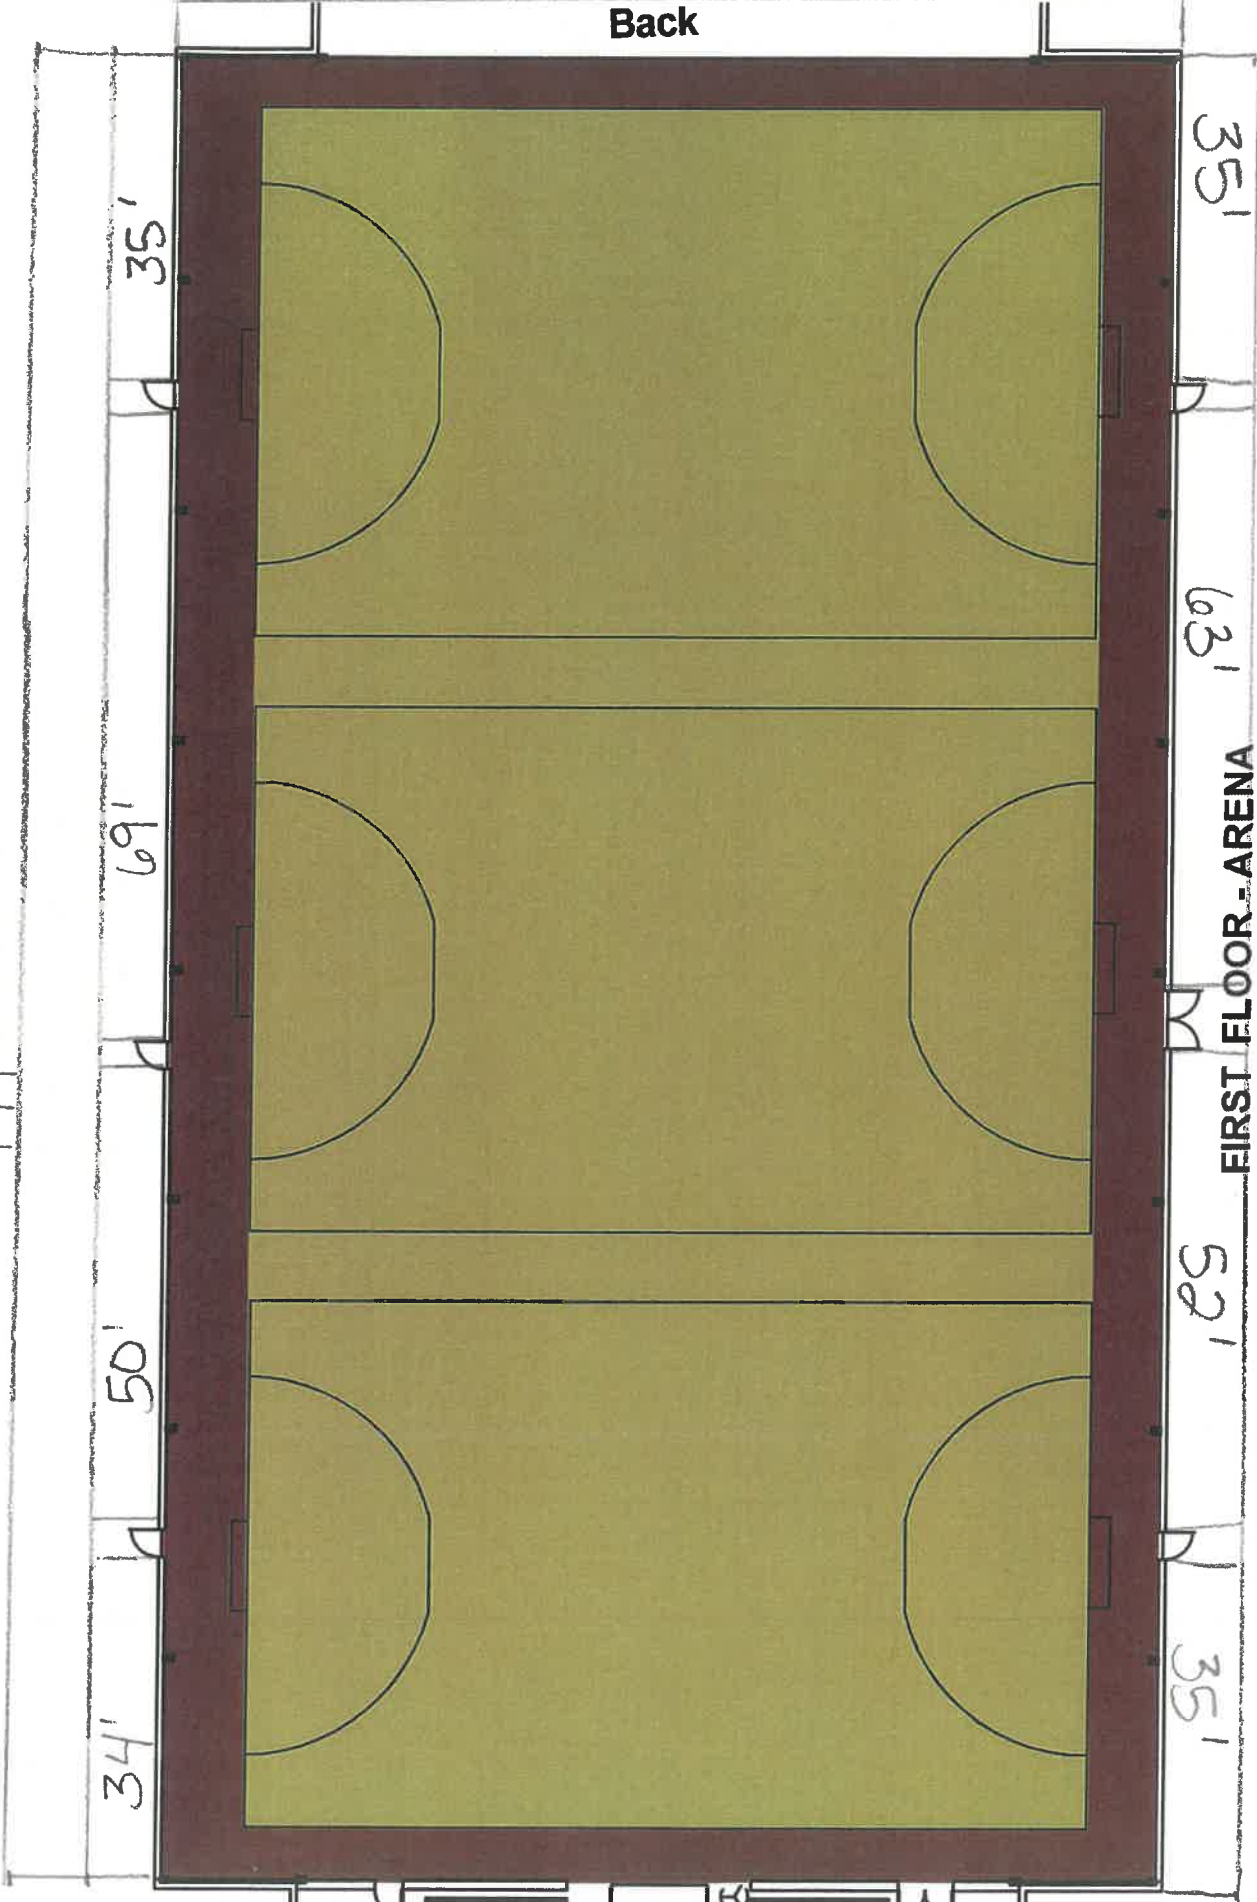

1081

Back

351

631

FIRST FLOOR - ARENA

521

351

35'

69'

50'

199'

34'

Front

FR

ING

ING

ING

ING

ING