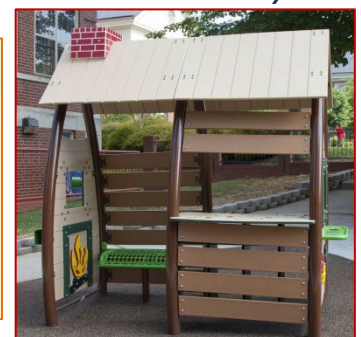

Playground of Dreams Components

Sponsorships help cover cost of playground equipment, surfacing and ADA connection ramps, infrastructure, installation and sponsorship recognition.

Dream Maker

- Lighthouse – $100,000
- Hydroplane – SOLD!
- Cascade Range – $65,000
- Cable Bridge – $50,000

Sponsors receive: Signage affiliated with a playground feature • Inclusion in media announcements, advertising and website • Recognition at dedication event • Donor wall One park rental each year • Category exclusivity • all Dream Builder amenities

Dream Builder

- Train – $35,000
- Schooner – $25,000
- Harmony Plaza – SOLD!
- Zip Track – $25,000
- Tri-Runner – $20,000
- Nature Playhouse – $15,000
- Granite Falls – $15,000
- Train Station/Storefront – $15,000
- Sensory Wave Arch - $13,000
- 4-Bay Swing - $12,500
- Crane – $10,000
- Fire Pit – $10,000

Playhouse

Sponsors receive: Name on donor wall • Name on promenade walkway • Social media spotlight • Inclusion in event dedication program • Inscribed Dream Medal at entrance • Believer lapel pin